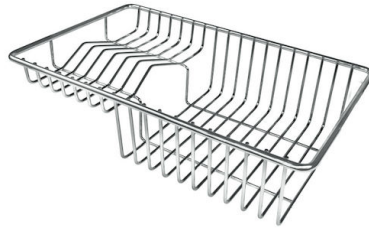

钻石型底部

排水是水槽的一项重要功能，在Foster产品中始终要小心处理。
在具有平底弯曲焊接水槽中，优雅的斜角确保适当的排水，有助于水流。

高厚度

1mm厚的钢。相当大的厚度，保证了最大的坚固性和耐用性。

Milano Optional accessories / Accessori opzionali

The "rails" system makes it possible to use a combination of numerous accessories. Grids, chopping boards, utensils' ranging system, bowls and containers of different dimensions can be alternated in the workspace with a simple gesture, and can easily be stacked, in order to be on hand at all times.

Milano Level 3

Compatible accessories/Accessori compatibili:

8100 600

Lavello MILANO cod. 1017/050

FT

FTS

EQUIPMENT

Milano 自动下水器 **Space**
8407 115

OPTIONAL ACCESSORIES

HPDE Twin 砧板

8644 101

不锈钢背板

8100 303

* 仅与附件结合使用 8644 101

木砧板

8642 000